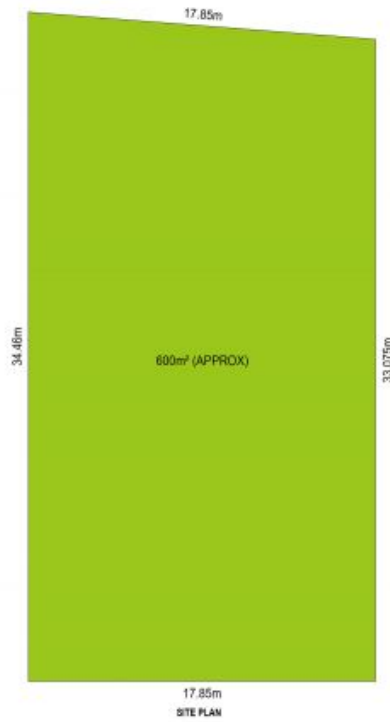

3 Larkswing Place Berkeley Vale, NSW

600sqm Land Opportunity - Rare Boutique Estate with Potential Plus.

This 600sqm block of land is surrounded by luxurious properties and lush, manicured landscapes that provide a serene backdrop to everyday life.

Price:

Contact Agent

Alyce Lewis

0423 950 626

3 Larkswing Place
BERKELEY VALE

LAND SIZE: 600sqm

PLEASE NOTE: These Floorplan + Site Plans have been generated for marketing purposes and are to be used as a guide only. While all care is taken, no guarantee can be given in respect of accuracy, sizes and dimensions are approximate, actual may vary.