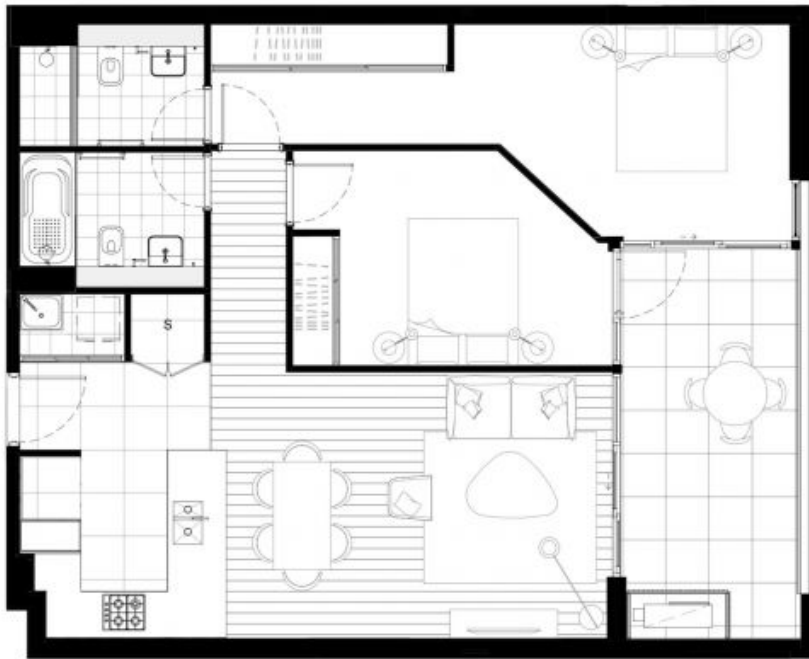

Level 4/441/22 George Julius Avenue Zetland, NSW 2 2 1

Spacious Brand New 2 Bedroom Apartment At Zetland For Rent

441/7 Letitia St, ZETLAND
Designed, developed and delivered by Deicorp - Sydney's leading apartment builder, Downtown Zetland showcases the highest quality craftsmanship to provide the home you will adore in the neighbourhood you will love.

Price: Deposit Taken
Available Date: 20/07/2024

Jacky (Weiqiu) Lian
0452 501 314

Sabrina (Xiaodan) Wang
0410 701 687

ZETLAND

BUILDING B

APT.
B2.12, B4.12,
B6.11

TOTAL 89

INTERNAL	76
EXTERNAL	13