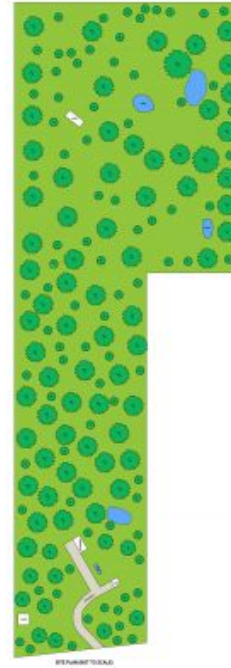

209 Smiths Road Dooralong, NSW

SOLD by Scott Wall!

Discover your dream lifestyle at this property nestled in the serene Dooralong Valley. Spanning 32 acres, this private retreat offers a blend of tranquility and functionality.

Price:

New To Market

Scott Wall

0413 965 616

Kaela Wall

0434 726 944

209 Smiths Road
Dooralong

LAND SIZE: 13.67 ha

PLEASE NOTE: These Floorplan + Site Plans have been generated for marketing purposes and are to be used as a guide only. While all care is taken, no guarantee can be given in respect of accuracy, sizes and dimensions are approximate, actual may vary.