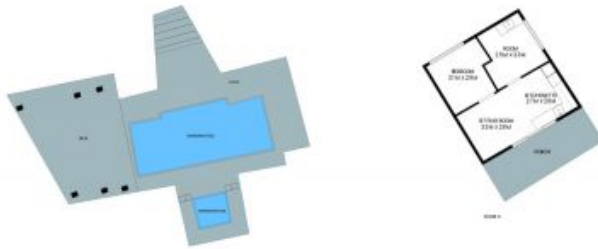

209 Smiths Road Dooralong, NSW

SOLD by Scott Wall!

Discover your dream lifestyle at this property nestled in the serene Dooralong Valley. Spanning 32 acres, this private retreat offers a blend of tranquility and functionality.

Price:

New To Market

Scott Wall

0413 965 616

Kaela Wall

0434 726 944

209 Smiths Road
Dooralong

LAND SIZE: 13.67 ha

PLEASE NOTE: These Floorplan + Site Plans have been generated for marketing purposes and are to be used as a guide only. While all care is taken, no guarantee can be given in respect of accuracy, sizes and dimensions are approximate, actual may vary.