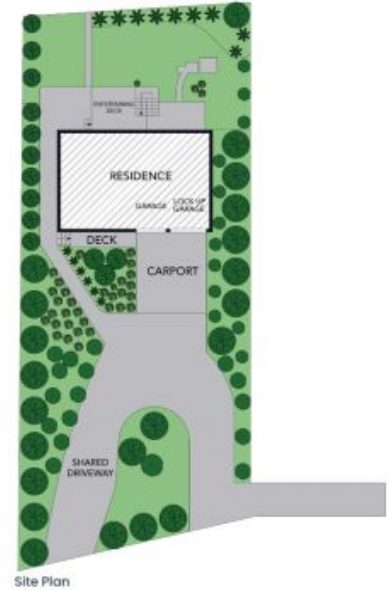

15 Kilmory Place Mount Kuring-gai, NSW 4 [bed icon] 2 [bath icon] 4 [car icon]

Sold by Dean and Di Finch - details please call

Canopy of greenery

Price: Sold by Dean and Di Finch
Council Rates: \$467.98 p/q
Water Rates: \$180.00 p/q

Dean Finch

0425 214 866

Di Finch

0425 226 180

15 Kilmory Place
Mount Kuring-Gai

Entry Level

Ground Level

Site Plan

The site plan and floor plan are not to scale; measurements are indicative and in metres. Bushes and trees are placed for illustration purposes. Plans should not be relied on. Interested parties should make and rely on their own enquiries. All other information provided has been collected from reliable sources but cannot be guaranteed for accuracy.