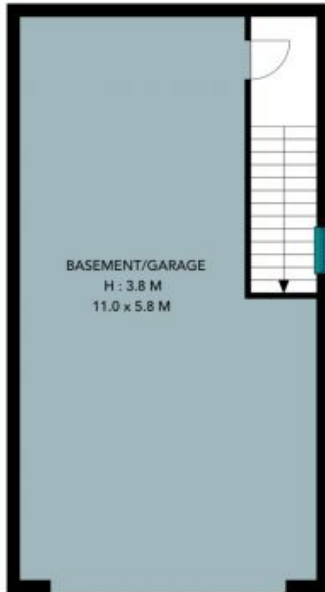

Lower Floor