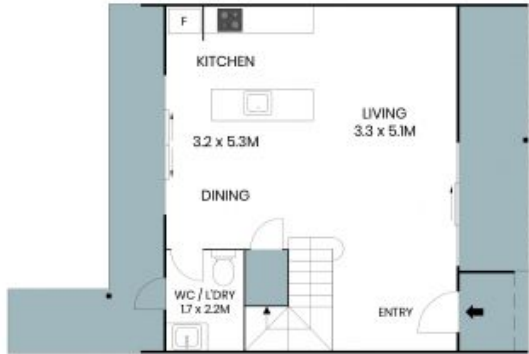

**Price:** \$765,000

**Sam Dyne**

0488 689 525

43 Donald Horne Circuit  
Franklin

Ground Floor

First Floor

Site Plan

The site plan and floor plan are not to scale; measurements are indicative and in metres. Bushes and trees are placed for illustration purposes. Plans should not be relied on. Interested parties should make and rely on their own enquiries. All other information provided has been collected from reliable sources but cannot be guaranteed for accuracy.

Ground Floor

First Floor

The floor plan is not to scale; measurements are indicative and in metres. All features included in this 3D plan are for inspiration purposes only. This is not an exact replica of the property or the position of exterior elements. Plans should not be relied on. Interested parties should make and rely on their own enquiries.