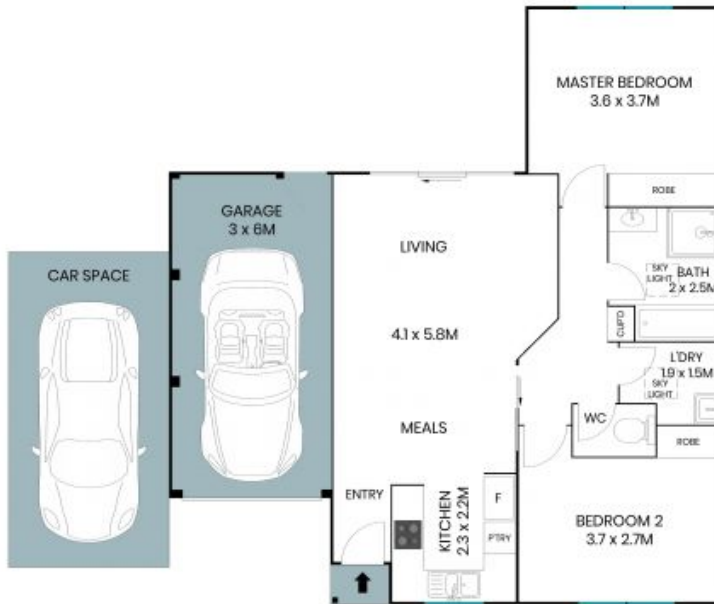

32/45 Freda Bennett Circuit Nicholls, ACT

Freshly updated and turnkey ready!

Step into this bright and charming home where comfort meets style in every detail. The heart of the home is the open-plan family and meals area, bathed in natural light and offering a seamless connection to the outdoors through sliding doors, perfect for both everyday living and special moments with loved ones.

Price:

SOLD - \$612,000

Jess Smith

0410 125 475

Shaye Davies

0459 140 665

The site plan and floor plan are not to scale; measurements are indicative and in metres. Bushes and trees are placed for illustration purposes. Plans should not be relied on. Interested parties should make and rely on their own enquiries. All other information provided has been collected from reliable sources but cannot be guaranteed for accuracy.

32/45 Freda Bennett Circuit  
Nicholls

The floor plan is not to scale; measurements are indicative and in metres. All features included in this 3D plan are for inspiration purposes only. This is not an exact replica of the property or the position of exterior elements. Plans should not be relied on. Interested parties should make and rely on their own enquiries.