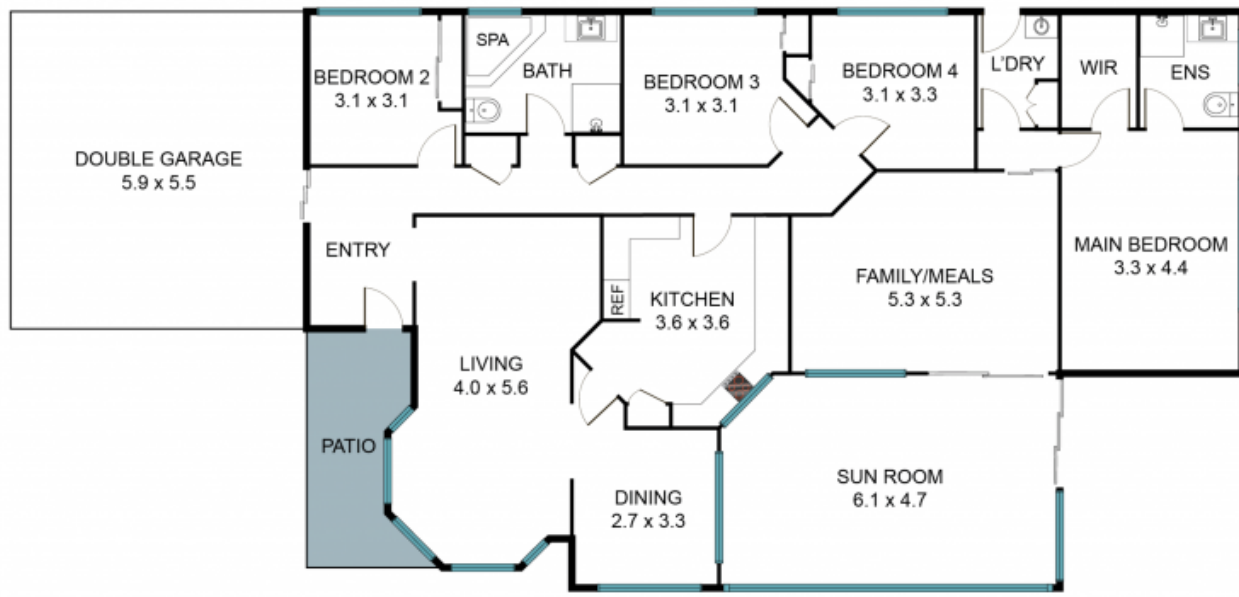

1 Scarborough Close Narellan, NSW

The Perfect Family Home!

In this generously sized four bedroom family home you can enjoy lovely views of the Camden Valley while you sit back and relax. Immaculately maintained some of it's many features include:

Price: \$750 Per Week

Bond: \$3,000

Available Date: 30/08/2024

Omeka Tautaiolofue

02 4633 6309
(Saufoi)

STONE

1 Scarborough Cl, Narellan NSW 2567

The floor plan is not to scale, measurements and in metres. Exterior elements are not in position.
Plans should not be relied on. Interested parties should make and rely on their own enquiries.
All other information provided has been collected from reliable sources but cannot be guaranteed for accuracy.