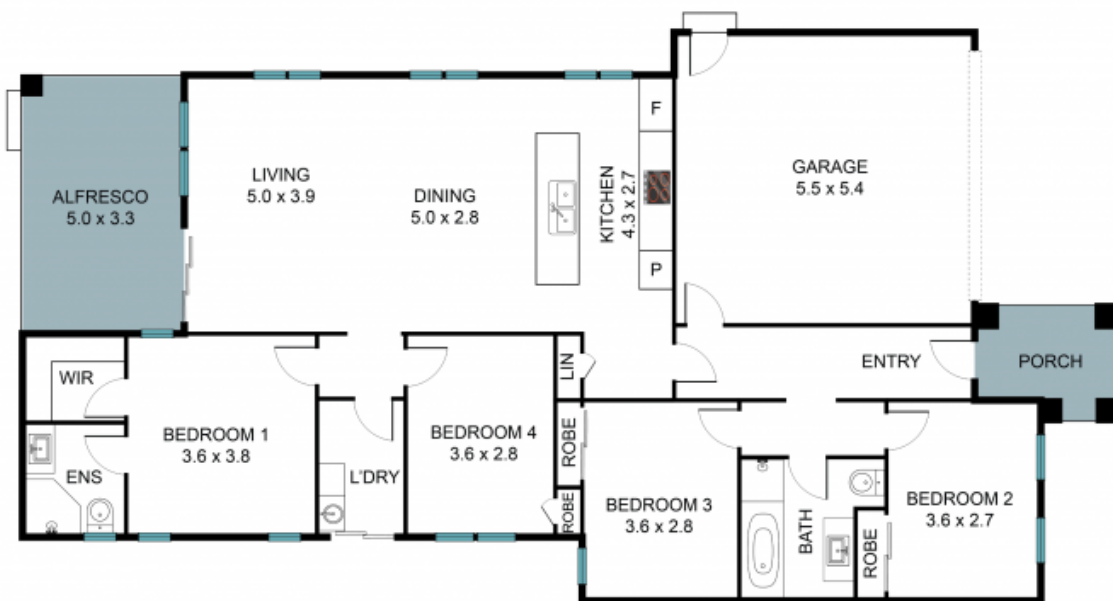

## 10 Greenfield Cres, Elderslie NSW 2570

The floor plan is not to scale, measurements and in metres. Exterior elements are not in position.  
Plans should not be relied on. Interested parties should make and rely on their own enquiries.  
All other information provided has been collected from reliable sources but cannot be guaranteed for accuracy.