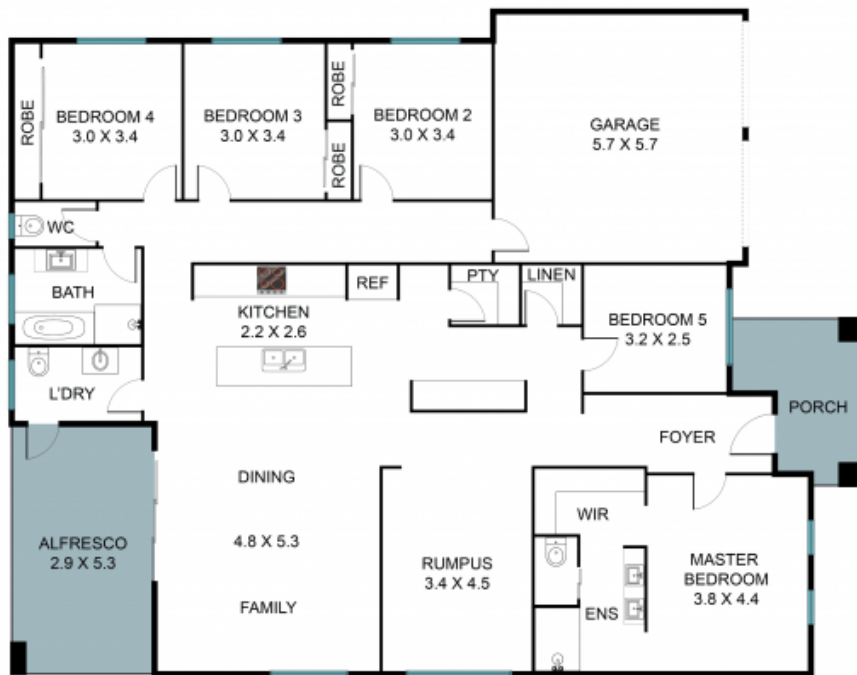

### Experience luxury living

Experience the perfect blend of modern luxury and functional design in this stunning 5-bedroom home. Situated on an expansive 801.2m<sup>2</sup> block with high ceilings throughout, this residence exudes elegance and spaciousness at every turn.

## 14 Heritage Dr, Appin NSW 2560

The floor plan is not to scale, measurements and in metres. Exterior elements are not in position.  
Plans should not be relied on. Interested parties should make and rely on their own enquiries.  
All other information provided has been collected from reliable sources but cannot be guaranteed for accuracy.