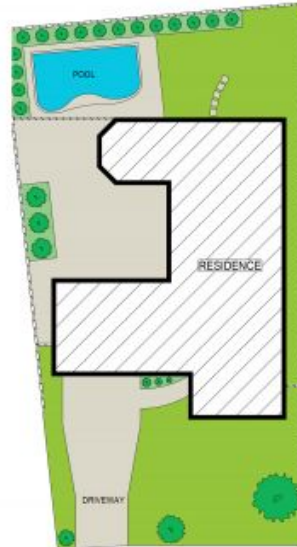

68 Woodbury Park Drive
Mardi

SITE PLAN (NOT TO SCALE)

INTERNAL: 150sqm
EXTERNAL: 231sqm

PLEASE NOTE: These Floorplan + Site Plans have been generated for marketing purposes and are to be used as a guide only. While all care is taken, no guarantee can be given in respect of accuracy; sizes and dimensions are approximate, actual may vary.