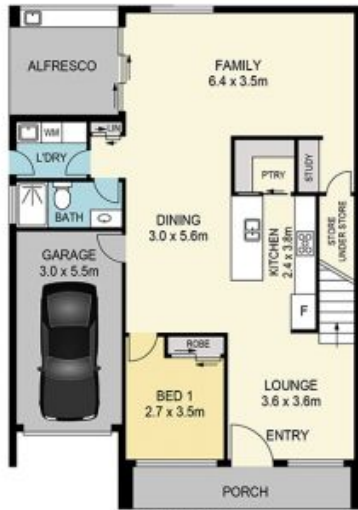

Price: \$1,160,000

Gagan Bindra

0425 243 959

Krupa Modhia

0433 199 488

DISCLAIMER DIMENSIONS ARE APPROXIMATE AND SHOULD BE USED AS A GUIDE THEY ARE NOT TO SCALE AND NO LIABILITY BE ACCEPTED