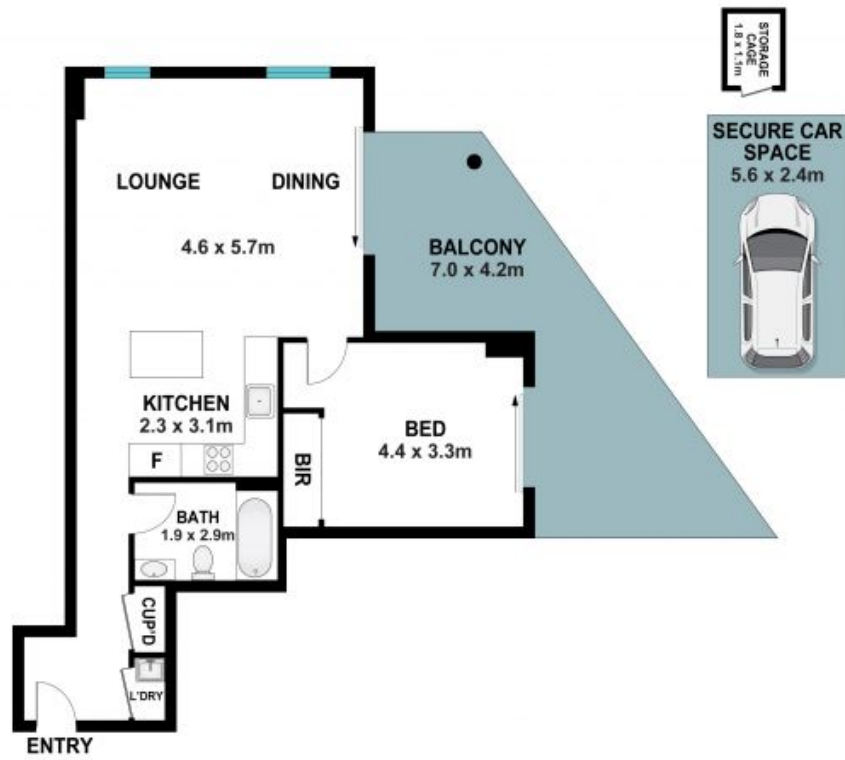

Angel (Qinghua) Li

0452 532 578

25/325 Peats Ferry Road,
Asquith

The site plan and floor plan are not to scale; measurements are indicative and in metres. Bushes and trees are placed for illustration purposes. Plans should not be relied on. Interested parties should make and rely on their own enquiries. All other information provided has been collected from reliable sources but cannot be guaranteed for accuracy.