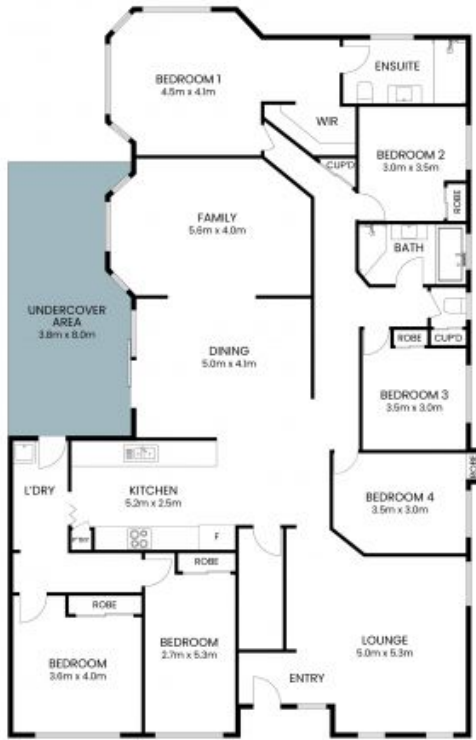

6 Scribbly Gum Close San Remo, NSW

Spacious 6 Bedroom Home In Peaceful, Convenient Location

Welcome to 6 Scribbly Gum Close, San Remo, this is a rare opportunity to secure a 6-bedroom home, wonderfully positioned just 850m (approx) from the lake's edge. This treasured family home impresses with an effortless and superbly spacious layout. Perfectly suited to extended or large families with multiple living areas and large covered outdoor entertainment space. You'll love the generous 633sqm fully fenced block, within a tranquil, private position backing onto bush reserve. Arrange your inspection today, properties such as these rarely come along.

Price: \$830,000

Louise Barwick

0450 560 478

6 Scribbly Gum Close
San Remo

Ground Floor

Site Plan

The site plan and floor plan are not to scale; measurements are indicative and in metres. Bushes and trees are placed for illustration purposes. Plans should not be relied on. Interested parties should make and rely on their own enquiries. All other information provided has been collected from reliable sources but cannot be guaranteed for accuracy.