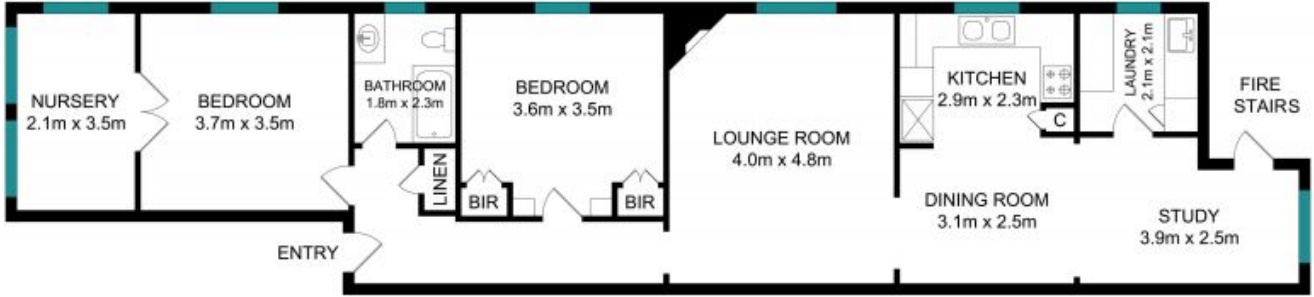

### DECO DELIGHT IN CAFE CULTURE

SUPERIOR SPACE AND STYLE

Price:

Contact Agent

**Jimmy Psaltis**

0411 129 221

The Site plan and floor plan is not to scale, measurements are indicative and in meters. Bushes and trees are place for illustration purposes only.