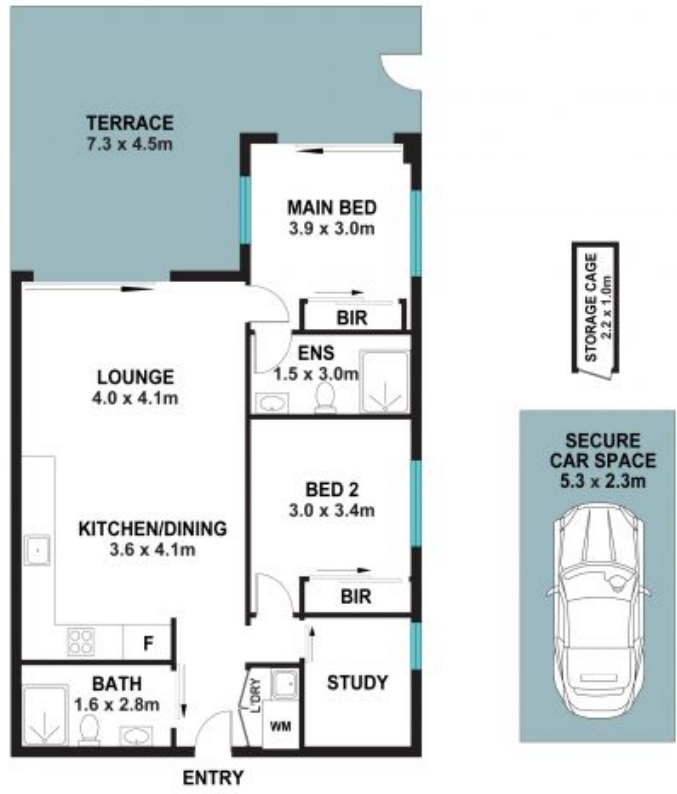

G16/610 Mowbray Road,
Lane Cove North