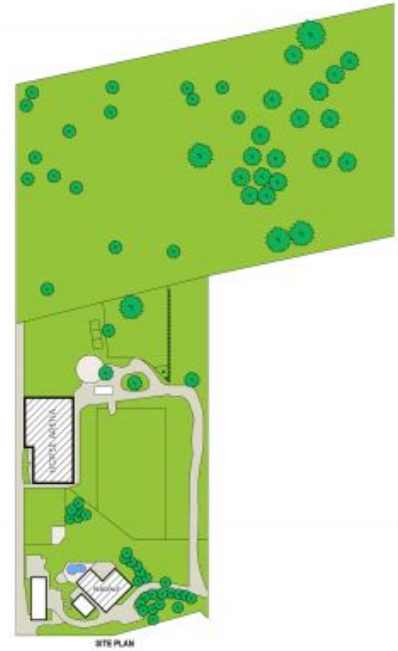

12 Song Bird Lane Jilliby, NSW

5

1

4

4

SOLD BY SCOTT WALL!

Discover the tranquility of this stunning 11.5-acre estate, nestled on a peaceful, private lane in the picturesque Jilliby.

Price: \$3,000,000

Scott Wall

0413 965 616

Kaela Wall

0434 726 944

12 Song Bird Lane
JILLIBY

INTERNAL: 249sqm
EXTERNAL: 325sqm

PLEASE NOTE: These Floorplan + Site Plans have been generated for marketing purposes and are to be used as a guide only. While all care is taken, no guarantee can be given in respect of accuracy, sizes and dimensions are approximate, actual may vary.