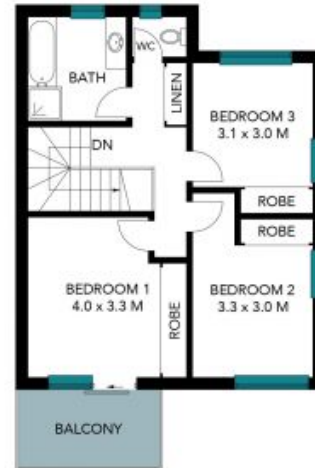

0450 514 474

**Paul Piacentin**

0411 754 884

15/42 Carters Lane  
Fairy Meadow

Ground Floor

First Floor

The site plan and floor plan are not to scale; measurements are indicative and in metres. Bushes and trees are placed for illustration purposes. Plans should not be relied on. Interested parties should make and rely on their own enquiries. All other information provided has been collected from reliable sources but cannot be guaranteed for accuracy.