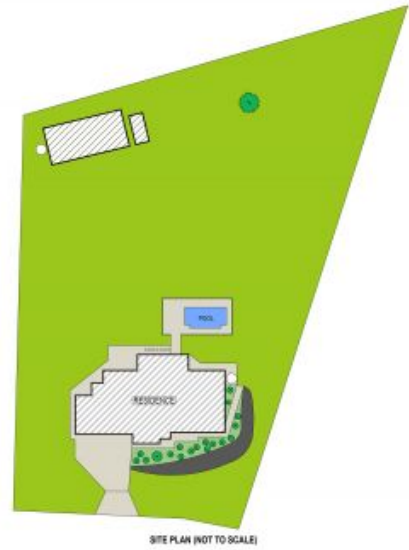

67 Elvin Circuit Millfield, NSW

5 1 2 8

Sold by Brian Milson & Joey Lewis!

Nestled in the highly sought-after Rosehill Estate, within the tranquil rural town of Millfield, this magnificent 1.38-acre property offers the ultimate rural lifestyle in the heart of the renowned Hunter Valley Wine Region. Boasting expansive space, breathtaking views, and luxurious living, this remarkable acreage home is ready to provide you with the peace, privacy, and comfort you've been dreaming of.

Price: \$1,480,000
Council Rates: \$697.29 p/q
Water Rates: \$204.68 p/q

Brian Milson

0411 381 220

67 Elvin Circuit
MILLFIELD

INTERNAL: 216sqm
GARAGE: 155sqm

PLEASE NOTE: These Floorplan + Site Plans have been generated for marketing purposes and are to be used as a guide only. While all care is taken, no guarantee can be given in respect of accuracy, sizes and dimensions are approximate, actual may vary.