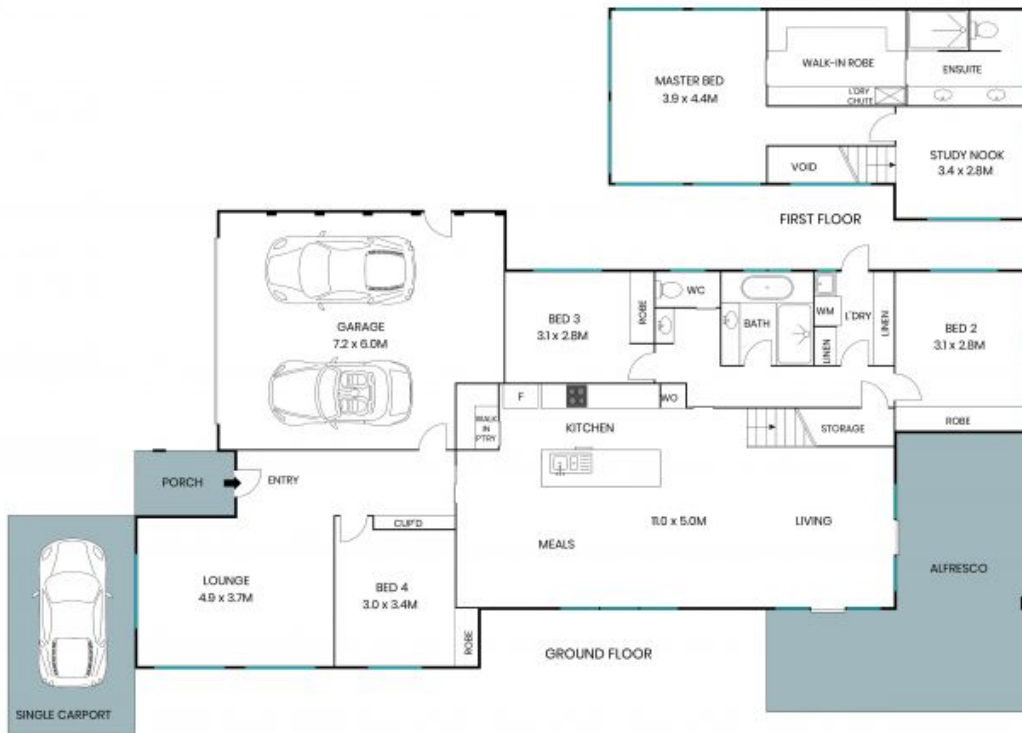

98 Blizzard Circuit Forde, ACT

4 Bedroom + Study with a Beautiful Backyard Oasis

Welcome to a home where every detail is designed for relaxed living and timeless style. From the moment you step inside, you'll be greeted by a sense of warmth and openness that invites you to explore further. The spacious master bedroom, complete with a walk-in robe, ensuite, and a private study nook, becomes your personal sanctuary, perfect for unwinding after a long day or tackling work from home.

Price:

By Negotiation

Jess Smith

0410 125 475

Shaye Davies

0459 140 665

The site plan and floor plan are not to scale; measurements are indicative and in metres. Bushes and trees are placed for illustration purposes. Plans should not be relied on. Interested parties should make and rely on their own enquiries. All other information provided has been collected from reliable sources but cannot be guaranteed for accuracy.

98 Blizzard Circuit
Forde

First Floor

Ground Floor

The floor plan is not to scale; measurements are indicative and in metres. All features included in this 3D plan are for inspiration purposes only. This is not an exact replica of the property or the position of exterior elements. Plans should not be relied on. Interested parties should make and rely on their own enquiries.