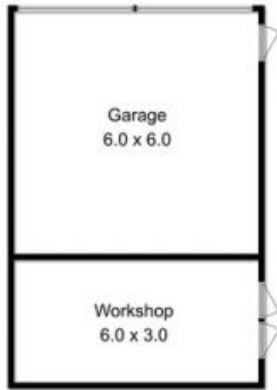

Southern Tasmania

Fixtures and fittings are for display only and not to scale.
 All measurements are internal and approximate.
 This plan is a sketch for illustration, not valuation.
 Produced by Open2view.com

Approx. house area: 135 sqm
 Approx outbuilding area: 57 sqm