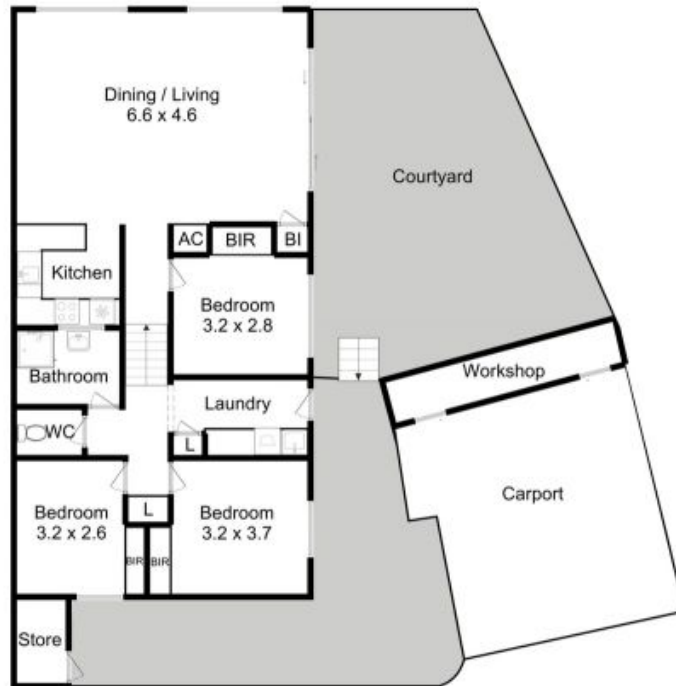

9/26 Pearl Place Blackmans Bay, TAS

3 

1 

2 

OPEN HOMES CANCELLED - SORRY FOR THE INCONVENIENCE

Price:

Offers Over \$359,000

Seize this wonderful opportunity to enter the property market with this three-bedroom, split level unit with a fabulous view over the River Derwent.

Wendy Wade

0418 561 538

Fixtures and fittings are for display only and not to scale.
 All measurements are internal and approximate.
 This plan is a sketch for illustration, not valuation.
 Produced by Open2view.com

Approx. house area: 107 sqm
 Approx. outbuilding area: 8 sqm