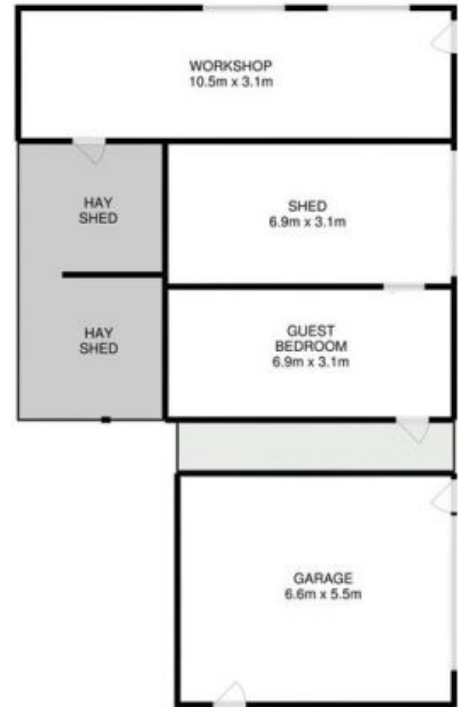

112 McKenzies Road Leslie Vale, TAS

3 

1 

7 

**PICTURESQUE HORSE PROPERTY**

This picturesque property in the popular suburb of Leslie Vale is perfectly set up for the horse enthusiast. Surrounded by English gardens, the gorgeous 3-bedroom home must be seen to be truly appreciated for everything it has to offer.

**Price:**

Offers Over \$629,000

**Wendy Wade**

0418 561 538

Total Approx. Floor Area : 124 sqm  
Total Approx. Outbuilding Area : 141 sqm

All measurements are internal and approximate.  
This plan is a sketch for illustration, not valuation.  
Produced by Open2view.com