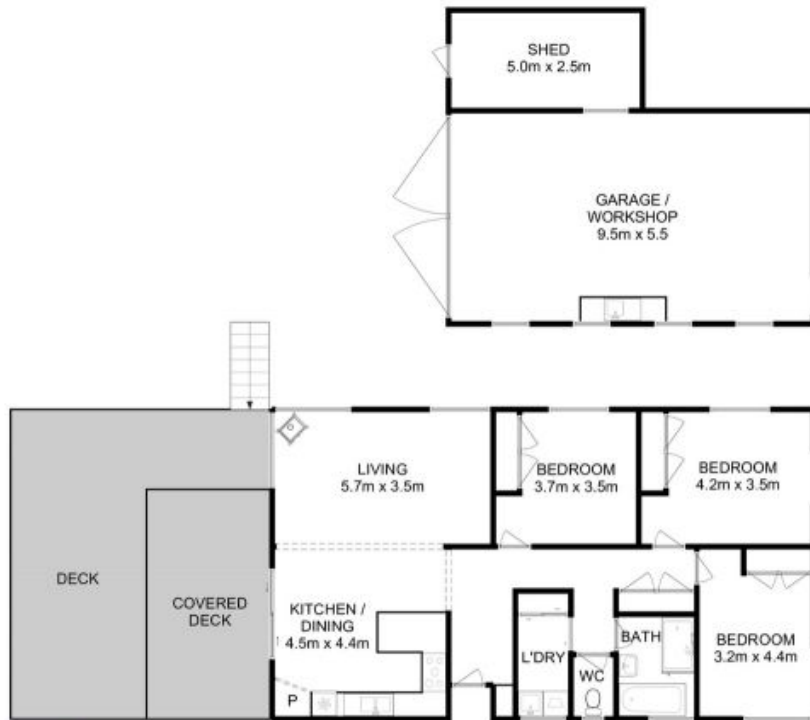

51 Harts Road Snug, TAS

3 1 6

PEACEFUL RURAL LIVING

Set against a backdrop of a wooded hillside and overlooking North West Bay, is this charming rural retreat set on 4143 sqm of gently sloping pasture offering tranquility and serenity yet only 25 minutes to Hobart.

Price: Offers Over \$595,000

Wendy Wade

0418 561 538

Fixtures and fittings are for display only and not to scale.
 All measurements are internal and approximate.
 This plan is a sketch for illustration, not valuation.
 Produced by Open2view.com

Approx. house area: 120 sqm
 Approx. outbuilding area: 71 sqm