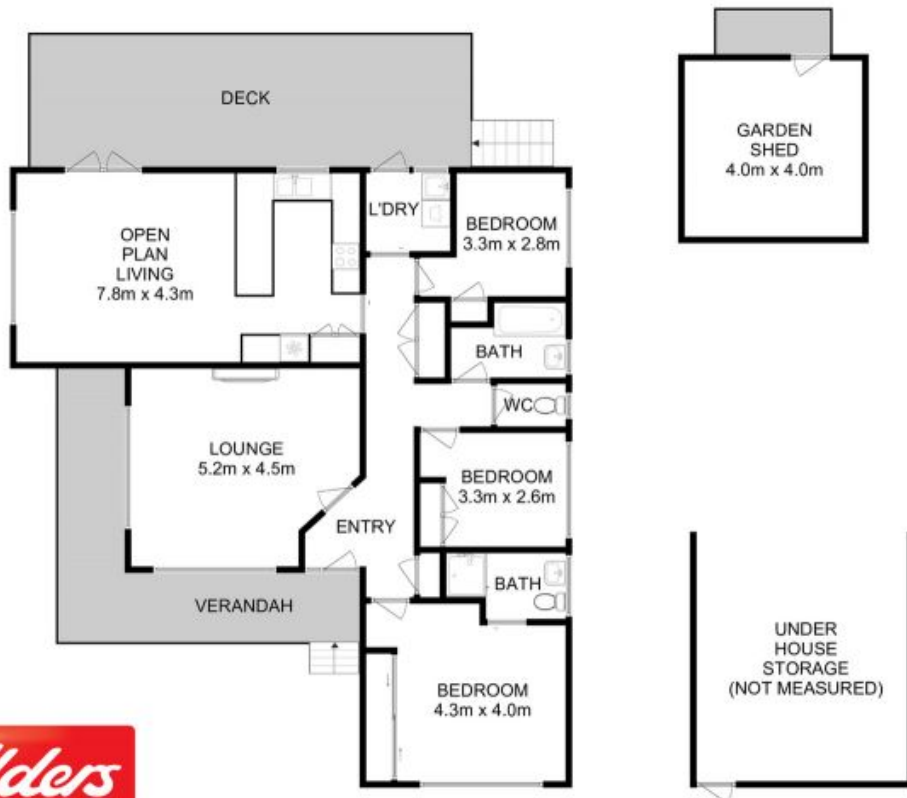

### PEACEFUL, PRODUCTIVE COTTAGE

This inviting cottage is set in a quiet cul-de-sac surrounded by productive fruit trees and looks out over to Sleeping Beauty.

Price: Offers Over \$520,000

Wendy Wade

0418 561 538

Fixtures and fittings are for display only and not to scale.  
 All measurements are internal and approximate.  
 This plan is a sketch for illustration, not valuation.  
 Produced by Open2view.com

Approx. house area: 130 sqm  
 Approx. outbuilding area: 16 sqm