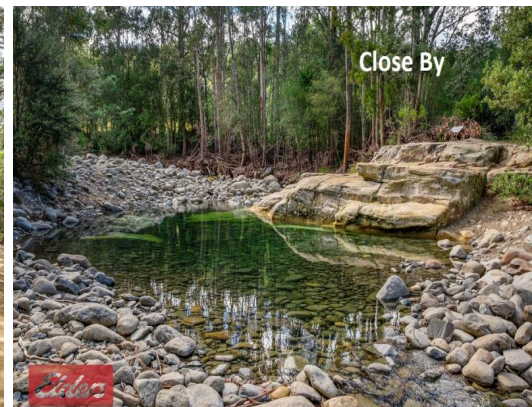

Adjacent to the Land

Lot 1 Huon Road Longley, TAS

LONGLEY LIFESTYLE

Presenting a riverfront property in an idyllic bush and community setting. This is a unique opportunity for you to build your peaceful hideaway on river frontage in the popular village of Longley. Less than 30 minutes' drive to Hobart!