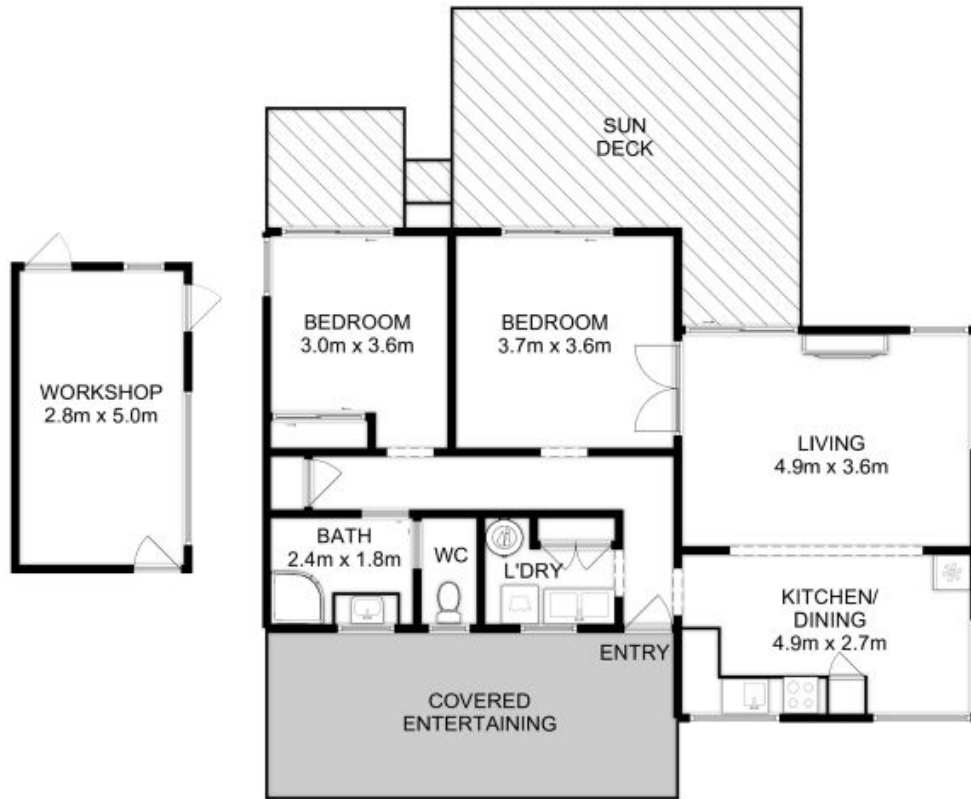

31 Honeywood Drive Sandford, TAS

2 1 3

Charming Home on Pipe Clay Lagoon

Located in the popular suburb of Sandford, this property is not to be missed.

Price: Offers Over \$700,000

Louise Wallace

0429 671 462

Louise Wallace

0429 671 462

Total Approx. Floor Area : 83 sqm
Total Approx. Outbuilding Area : 14 sqm

All measurements are internal and approximate.
This plan is a sketch for illustration, not valuation.
Produced by Open2view.com