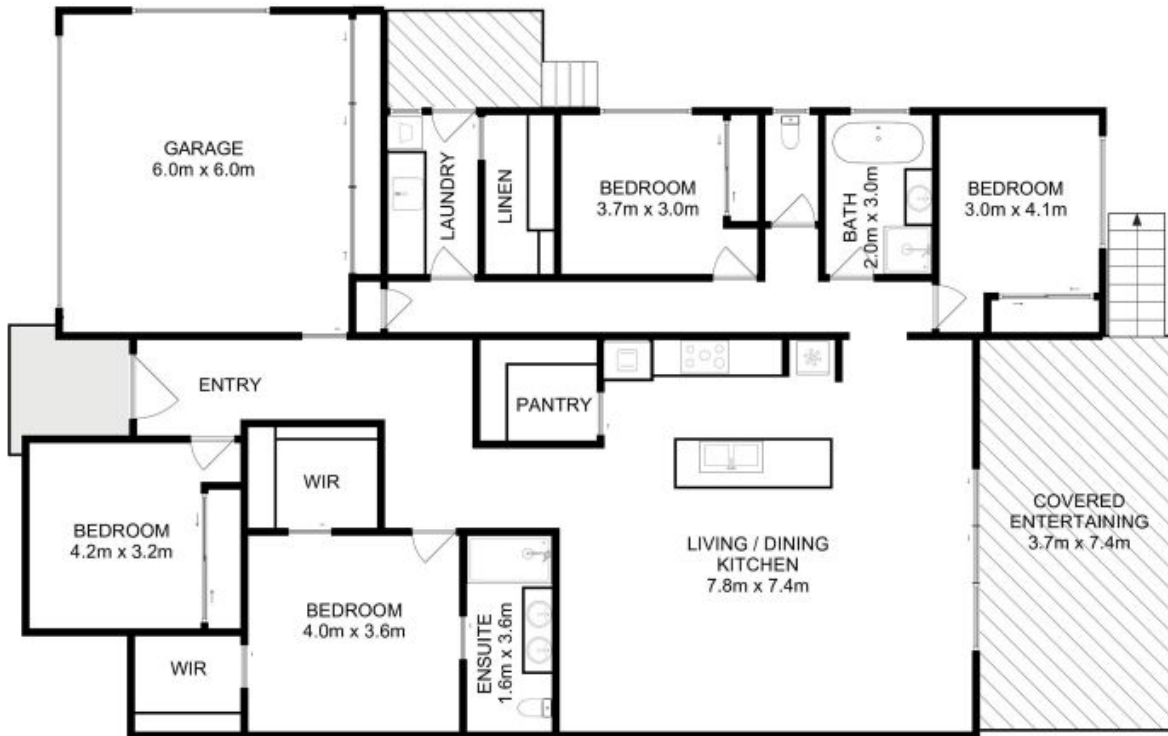

37 Fouche Avenue Old Beach, TAS

4 2 3

Motivated Vendor

Now available as the contract has fallen over..
 With commanding views of the water and Mt Wellington (kunanyi) is this exquisite family home which was built in 2021.

Price: Offers Over \$860,000

Louise Wallace

0429 671 462

Louise Wallace

0429 671 462

Total floor area: 230 sqm

All measurements are internal and approximate.
This plan is a sketch for illustration, not valuation.
Produced by Open2view.com