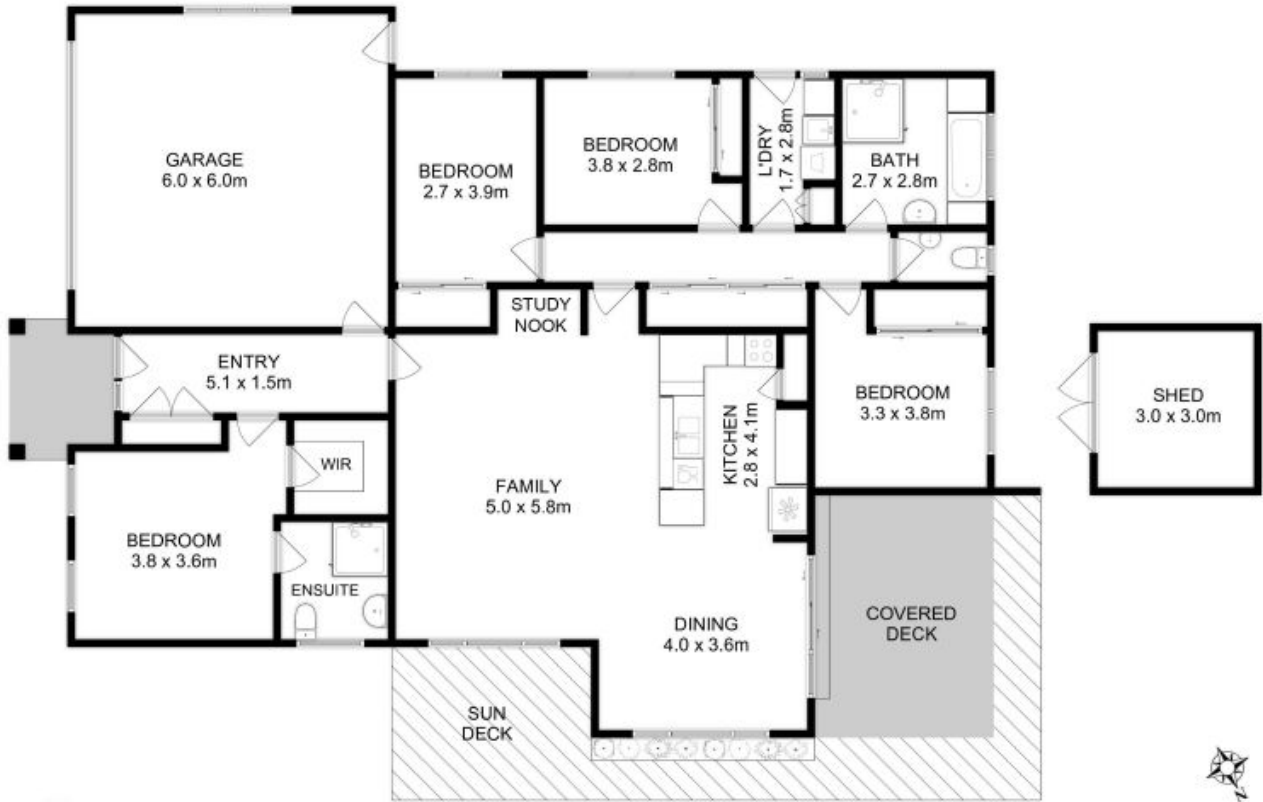

11 Taplan Court Margate, TAS

4 

2 

2 

IMMACULATE FAMILY HOME

Welcome to this immaculately presented, four-bedroom home that offers the perfect blend of comfort and style. As you step inside, you'll immediately notice the attention to detail and thoughtful design.

Price:

Offers Over \$845,000

Wendy Wade

0418 561 538

Wendy Wade

0418 561 538

Total Approx. Floor Area (inc. Garage) : 198 sqm
Total Approx. Outbuilding Area : 9 sqm

All measurements are internal and approximate.
This plan is a sketch for illustration, not valuation.
Produced by Open2view.com