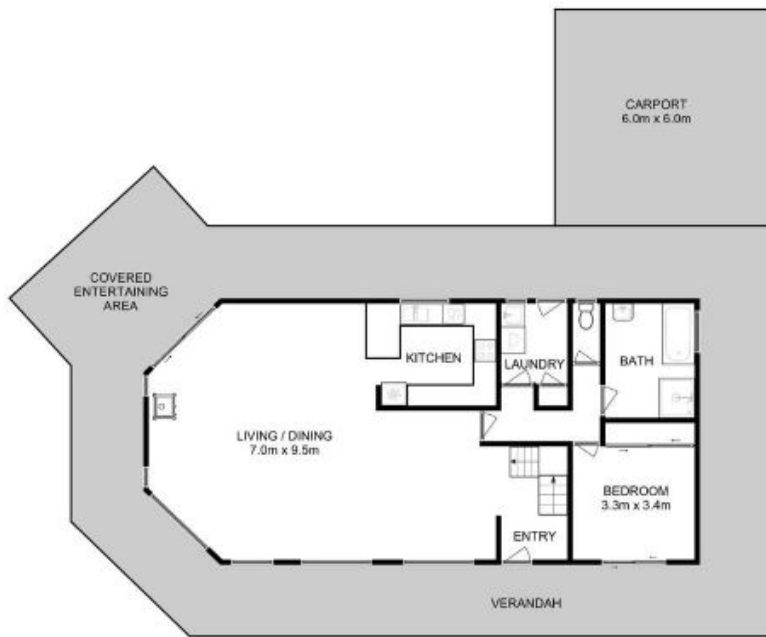

7 Allens Rivulet Road Allens Rivulet, TAS

3 2 5

Charming Country Retreat on 9868sqm of Pasture with Expansive Gardens

Nestled on a sprawling 9868m of picturesque pasture, this lovingly renovated home offers the perfect blend of modern living and serene rural charm.

Price: Offers over \$940,000

Louise Wallace

0429 671 462

Louise Wallace

0429 671 462

LOWER FLOOR

UPPER FLOOR

Total Approx. Floor Area : 166 sqm
 Total Approx. Outbuilding Area : 64 sqm

All measurements are internal and approximate.
 This plan is a sketch for illustration, not valuation.
 Produced by Open2view.com