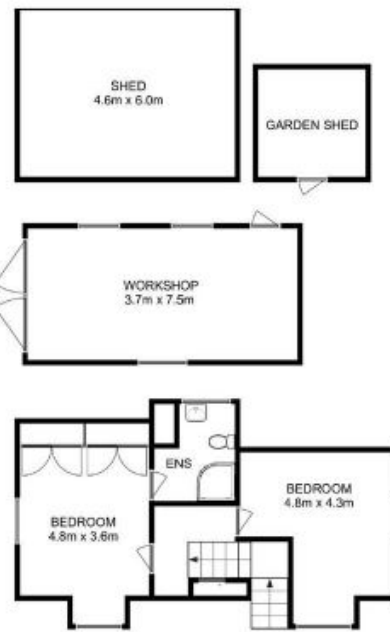

7 Allens Rivulet Road Allens Rivulet, TAS

3 2 5

Charming Country Retreat on 9868sqm of Pasture with Expansive Gardens

Nestled on a sprawling 9868m of picturesque pasture, this lovingly renovated home offers the perfect blend of modern living and serene rural charm.

Price: Offers over \$940,000

Louise Wallace

0429 671 462

Louise Wallace

0429 671 462

LOWER FLOOR

UPPER FLOOR

Total Approx. Floor Area : 166 sqm
 Total Approx. Outbuilding Area : 64 sqm

All measurements are internal and approximate.
 This plan is a sketch for illustration, not valuation.
 Produced by Open2view.com