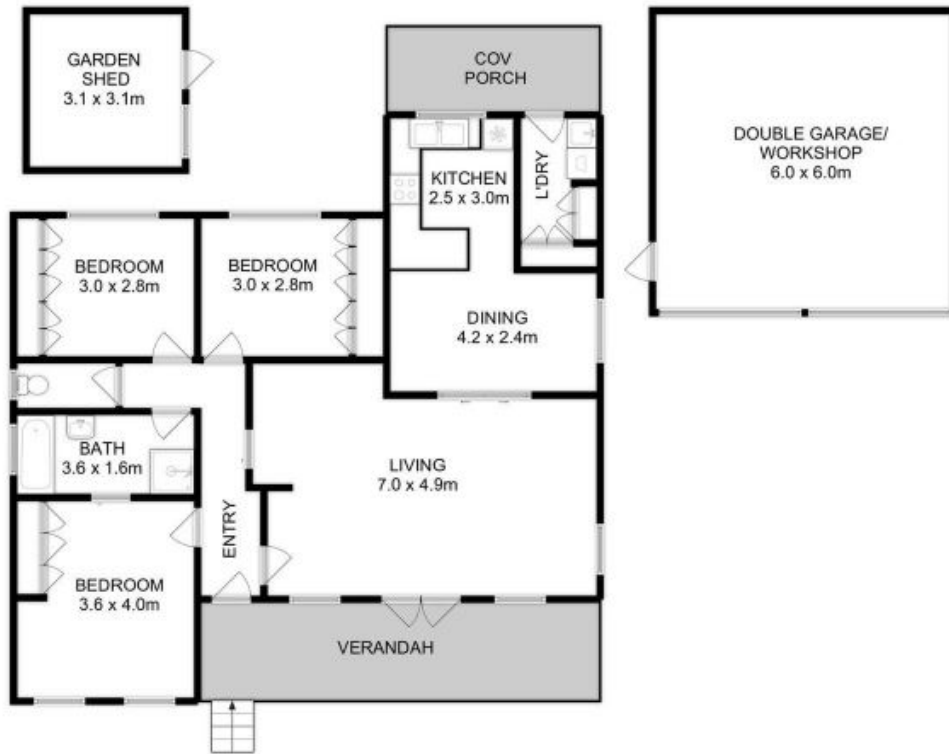

Offers Over \$620,000

**Wendy Wade**

0418 561 538

**Louise Wallace**

0429 671 462

Total Approx. Floor Area : 111 sqm  
 Total Approx. Outbuilding Area : 45 sqm

All measurements are internal and approximate.  
 This plan is a sketch for illustration, not valuation.  
 Produced by Open<sup>2</sup>view.com