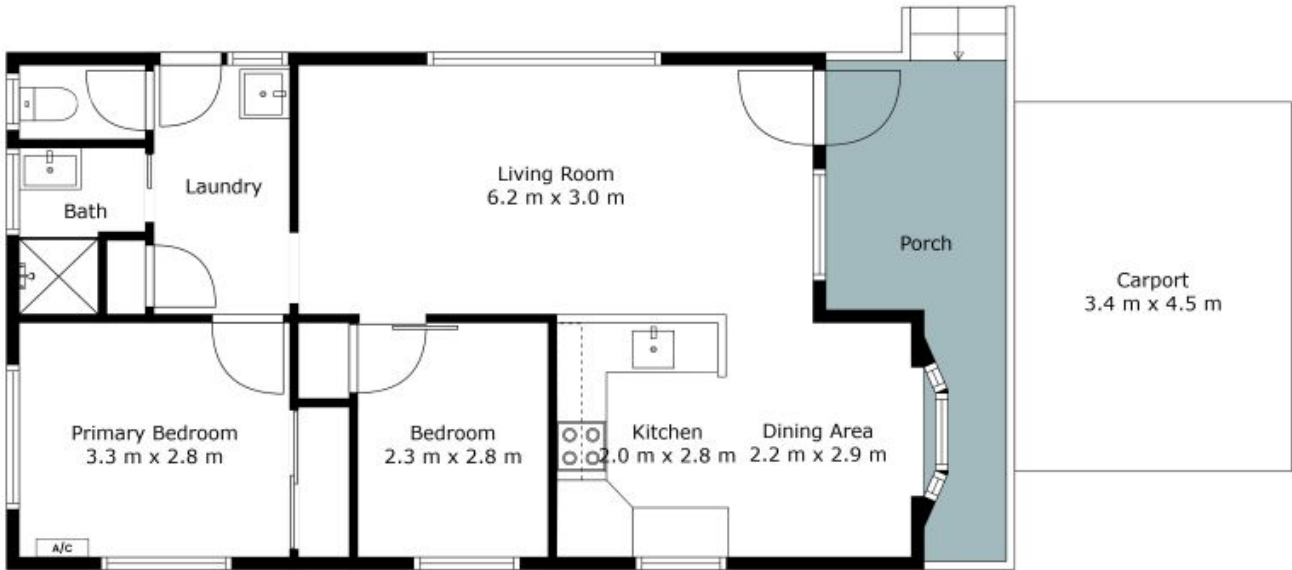

127/1A Kalaroo Road Redhead, NSW

Seaside Cottage

Price:

Under Offer

Jesse Rowbottom

0421 800 779

127/1a Kalaroo Road
Redhead

The site plan and floor plan are not to scale; measurements are indicative and in metres. Bushes and trees are placed for illustration purposes. Plans should not be relied on, interested parties should make and rely on their own enquiries. All other information provided has been collected from reliable sources but cannot be guaranteed for accuracy.