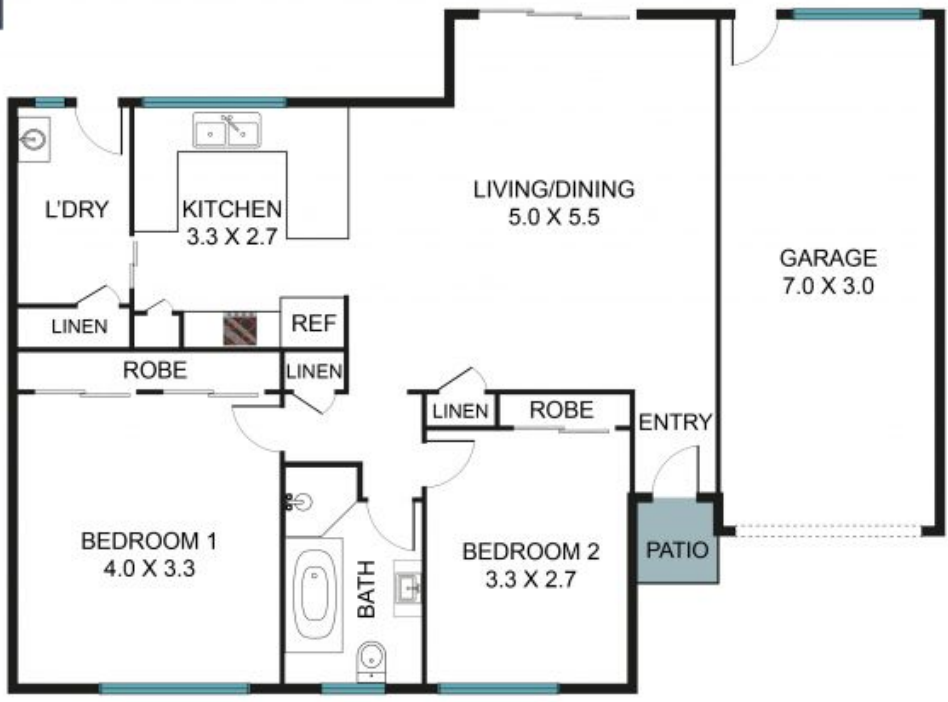

8/107 Chester Road Ingleburn, NSW

2 

1 

1 

Charming villa

Nestles in the quiet Cars estate this fabulous 2 bedroom villa is the perfect start to your real estate portfolio.

Price: \$550,000 - \$600,000

Danielle Evans

0416 440 108

Danielle Evans

0416 440 108

STONE

8/107 Chester Rd, Ingleburn NSW 2565

The floor plan is not to scale, measurements and in metres. Exterior elements are not in position.
Plans should not be relied on. Interested parties should make and rely on their own enquiries.
All other information provided has been collected from reliable sources but cannot be guaranteed for accuracy.