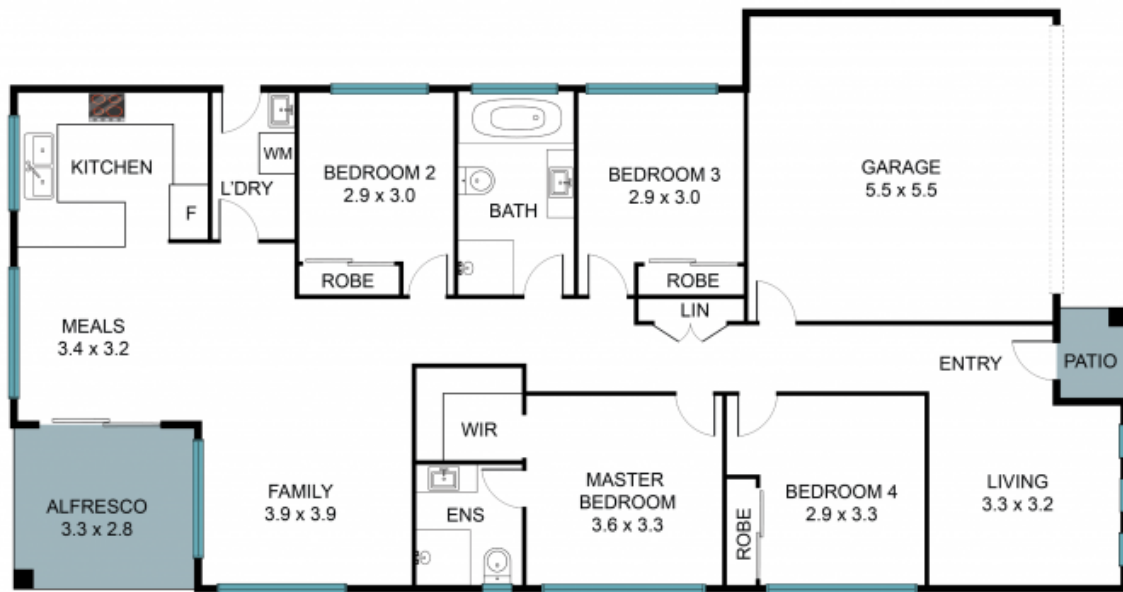

### Modern family home with stunning views

Located in the heart of Gregory Hills, this modern 4-bedroom home combines contemporary design with family-friendly living. Featuring a spacious layout, high-end finishes, and a covered alfresco area with stunning views, this home offers the perfect space for both relaxation and entertainment.

## 15 Orbit St, Gregory Hills NSW 2557

The floor plan is not to scale, measurements and in metres. Exterior elements are not in position.  
Plans should not be relied on. Interested parties should make and rely on their own enquiries.  
All other information provided has been collected from reliable sources but cannot be guaranteed for accuracy.