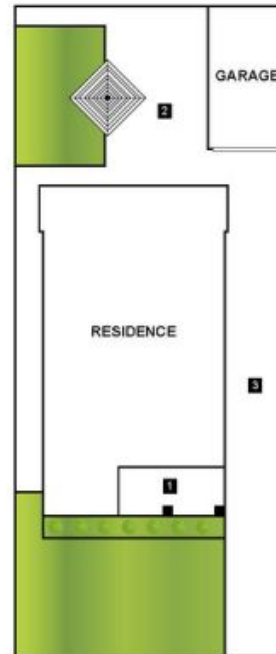

SITE PLAN

LEGEND

1. Porch/Entrance
2. Patio
3. Driveway

**17 Coronation Parade,
Strathfield South 2136**

3 Bed 1.5 Bath

Internal: 116 m²

R&W