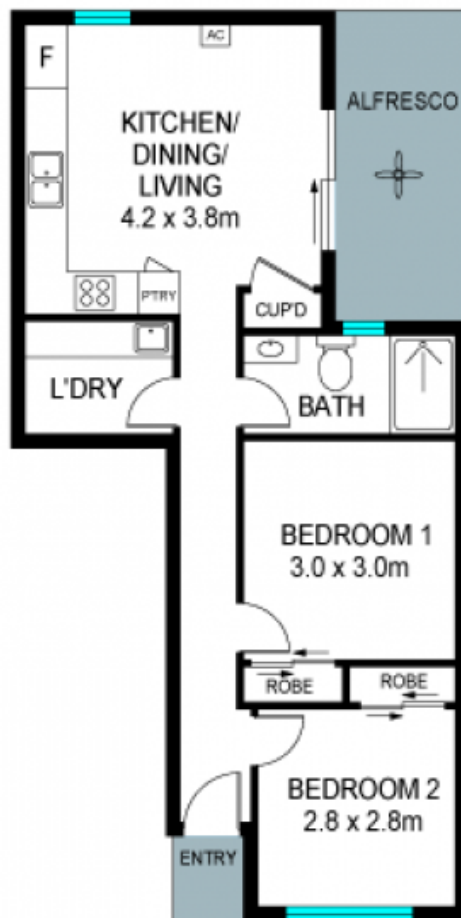

69B Lakeside Circuit Cessnock, NSW

Two bedroom Duplex!

This impressive home has just reached completion, located within a family orientated area in a lovely new estate. This two bedroom duplex is extremely deceptive and has so much to offer. Located under 6km to Cessnock CBD, walkable distance to Mount View High School, its handy, and brand new!

Price: \$420 per week

Available Date: 18/12/2024

Jasmine Tammekand

4089 1122

Scale in metres. Indicative only. Dimensions are approximate. All information contained herein is gathered from sources we believe to be reliable. However we cannot guarantee its accuracy and interested persons should rely on their own enquiries