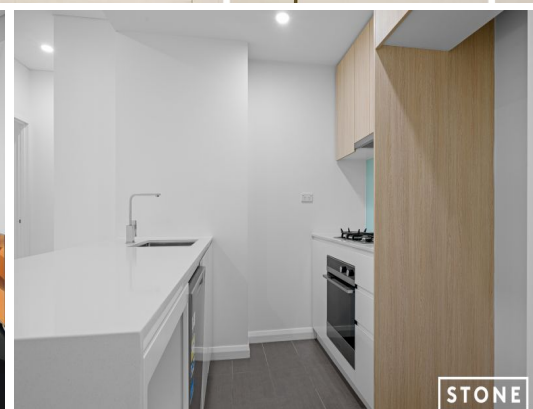

STONE

STONE

STONE

7/325-331 Peats Ferry Road Asquith, NSW

2 Bedroom Apartment In PRIME Location!

This landmark property is purpose built to suit the most discerning of tenants and will not disappoint!

Price: \$650 per week