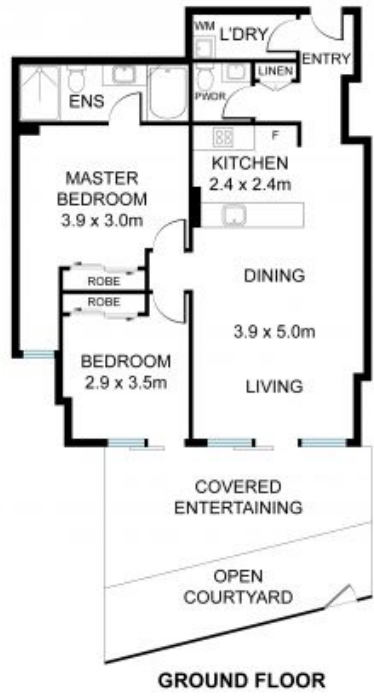

Available Date: 24/01/2025

Stone Beecroft | Castle

02 8866 1500

Hill | Epping

7/325-331 Peats Ferry Road,
ASQUITH

The site plan and floor plan are not to scale; measurements are indicative and in metres. Bushes and trees are placed for illustration purposes. Plans should not be relied on. Interested parties should make and rely on their own enquires. All other information provided has been collected from reliable sources but cannot be guaranteed for accuracy.