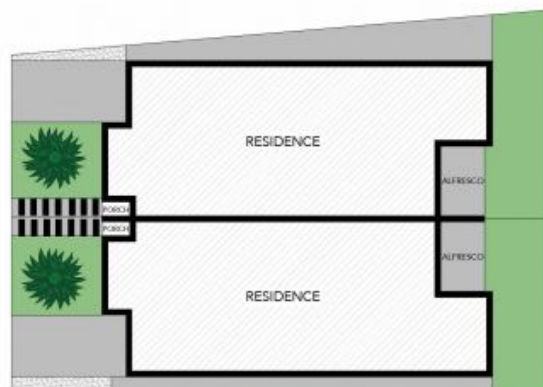

Paul Piacentin

0411 754 884

Aaron Dean

0450 514 474

1 & 2/11 Greenview Drive
Horsley

Site Plan

The site plan and floor plan are not to scale; measurements are indicative and in metres. Bushes and trees are placed for illustration purposes. Plans should not be relied on. Interested parties should make and rely on their own enquiries. All other information provided has been collected from reliable sources but cannot be guaranteed for accuracy.