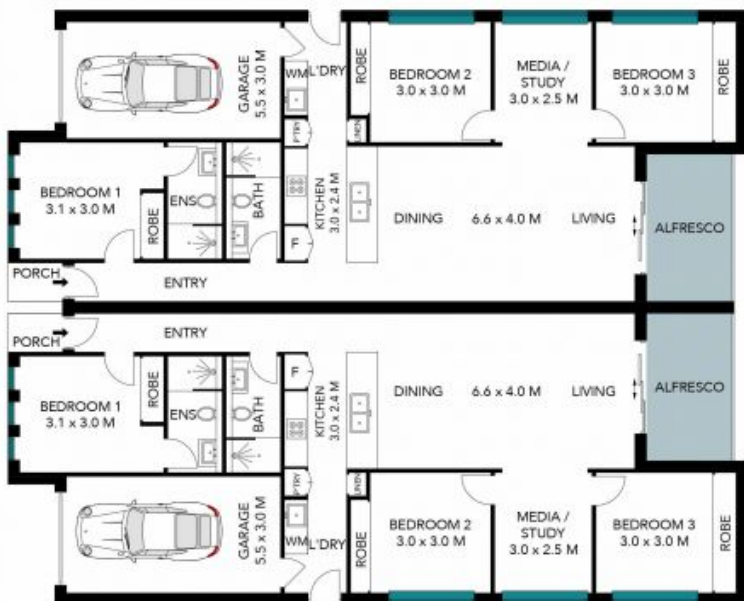

Paul Piacentin

0411 754 884

Aaron Dean

0450 514 474

1 & 2/11 Greenview Drive
Horsley

Site Plan

The site plan and floor plan are not to scale; measurements are indicative and in metres. Bushes and trees are placed for illustration purposes. Plans should not be relied on. Interested parties should make and rely on their own enquiries. All other information provided has been collected from reliable sources but cannot be guaranteed for accuracy.