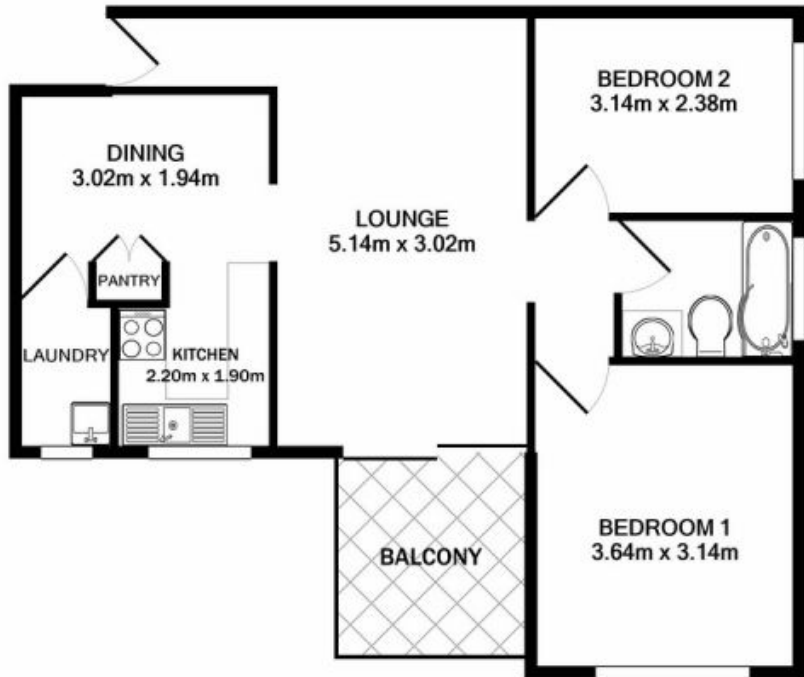

(02) 4625 0201

**Macarthur**

**Campbelltown**

Measurements are approximate. Not to scale. Illustrative purposes only

**R&W**

Ingleburn

Peter Jong

0432 675 946