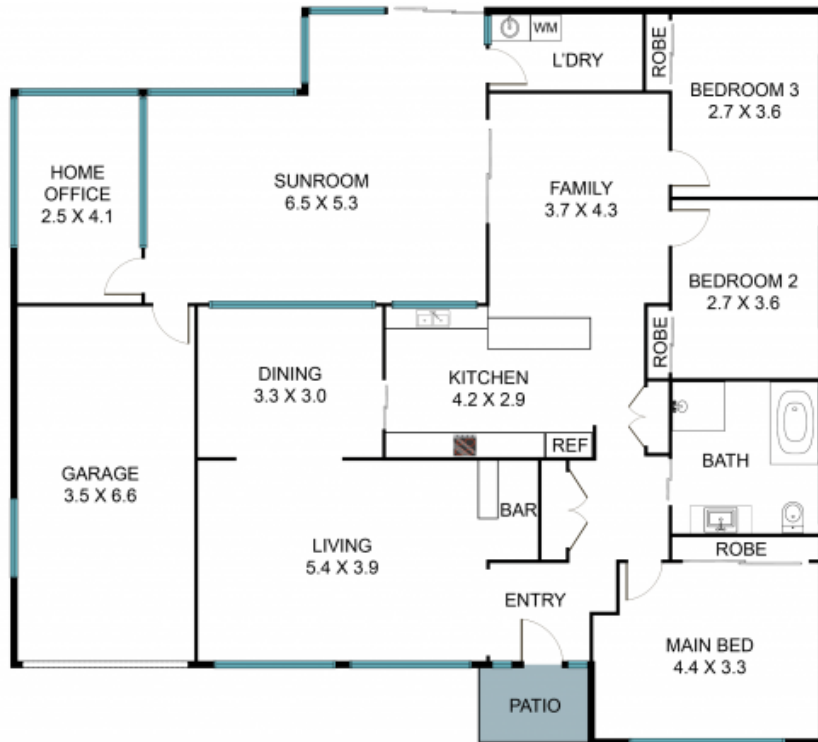

10 Solitary Place Ruse, NSW

3 

1 

1 

### Charming family home

Nestled in a quiet street of Ruse, this charming three-bedroom home on a 715.3m2 block of land offers comfort, versatility, and a lifestyle of ease. With multiple living spaces and a blend of indoor and outdoor areas, this property is perfect for families or those seeking additional room to work and relax.

Price: \$899,950 - \$949,950

**Gary Luke**

0418 451 105

**Kaitlin Hall**

0404 529 516

**STONE**

## 10 Solitary Pl, Ruse NSW 2560

The floor plan is not to scale, measurements are in metres. Exterior elements are not in position.  
Plans should not be relied on. Interested parties should make and rely on their own enquiries.  
All other information provided has been collected from reliable sources but cannot be guaranteed for accuracy.