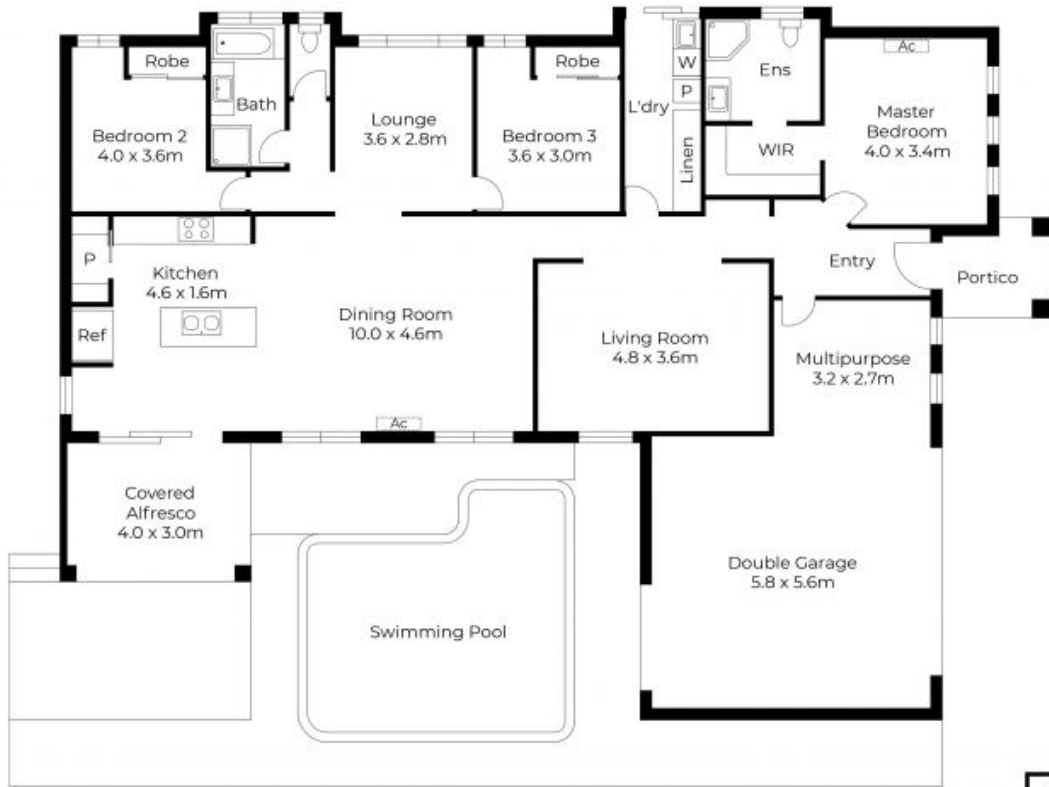

APPROXIMATE AREA
LIVING AREA : 218 m²
TOTAL AREA : 255 m²