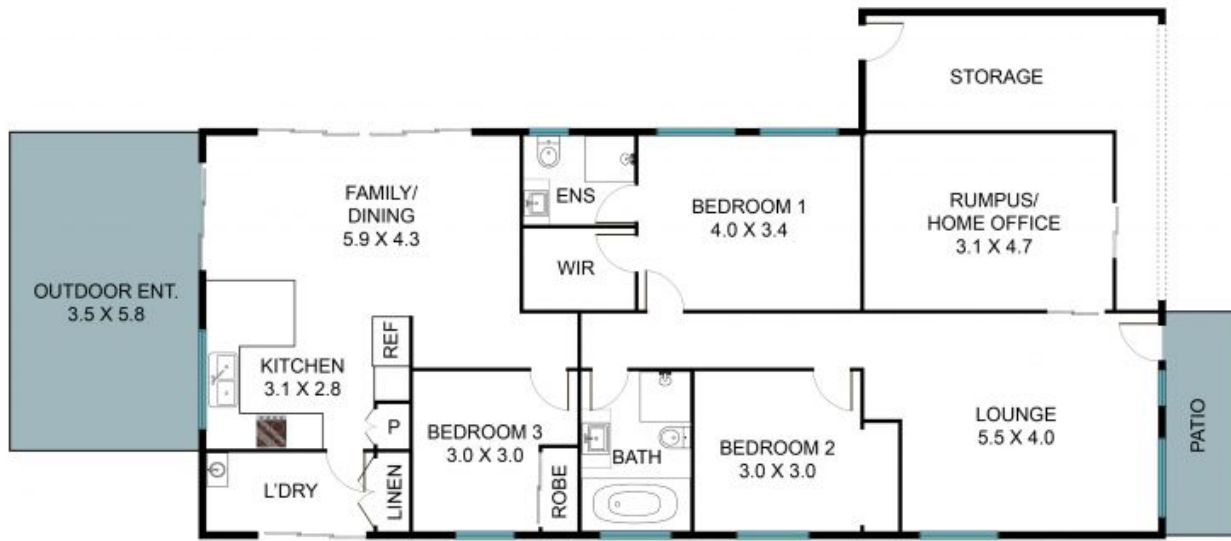

## 41 Montgomery Cct, Narellan Vale NSW 2567

The floor plan is not to scale, measurements are in metres. Exterior elements are not in position.  
Plans should not be relied on. Interested parties should make and rely on their own enquiries.  
All other information provided has been collected from reliable sources but cannot be guaranteed for accuracy.