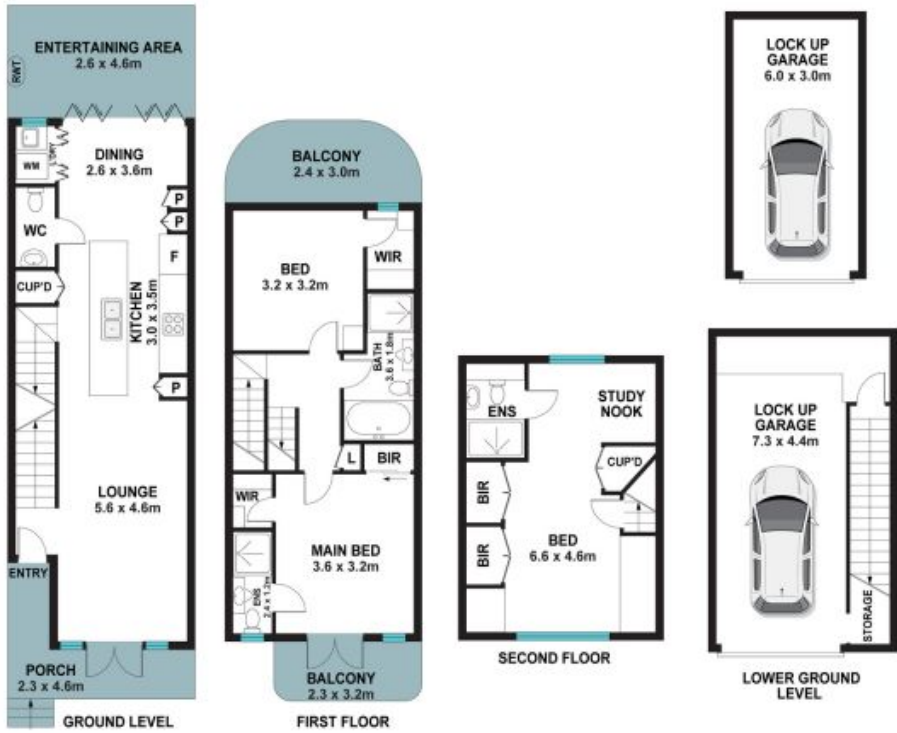

0432 018 535

4/22-28 Bertram Street
 Chatswood

STONE

The site plan and floor plan are not to scale; measurements are indicative and in metres. Bushes and trees are placed for illustration purposes. Plans should not be relied on. Interested parties should make and rely on their own enquiries. All other information provided has been collected from reliable sources but cannot be guaranteed for accuracy.