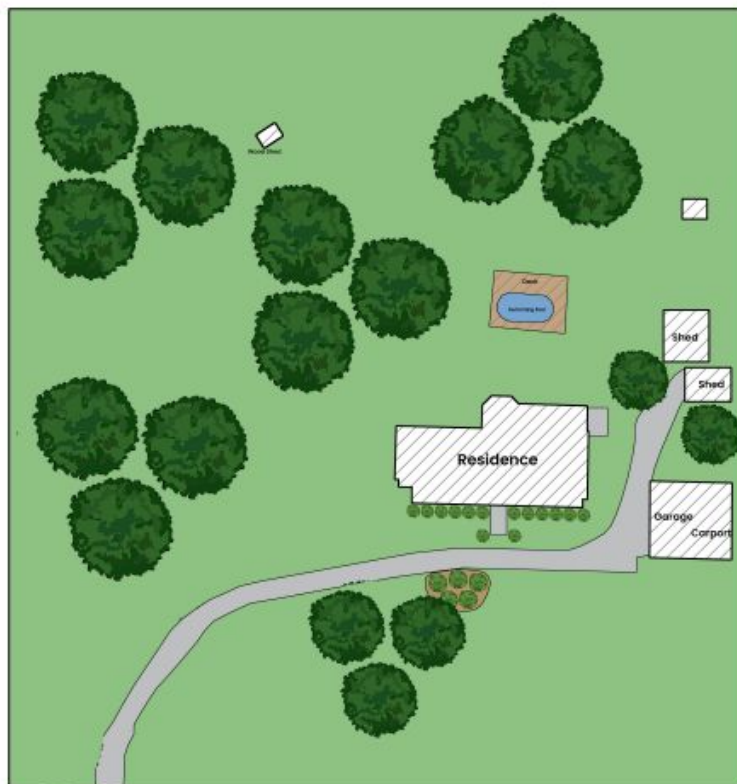

0466 662 904

200 Hanwood Road  
North Rothbury

The site plan and floor plan are not to scale; measurements are indicative and in metres. Bushes and trees are placed for illustration purposes. Plans should not be relied on, interested parties should make and rely on their own enquiries. All other information provided has been collected from reliable sources but cannot be guaranteed for accuracy.

200 Hanwood Road  
North Rothbury

Site Map

The site plan and floor plan are not to scale; measurements are indicative and in metres. Bushes and trees are placed for illustration purposes. Plans should not be relied on. Interested parties should make and rely on their own enquiries. All other information provided has been collected from reliable sources but cannot be guaranteed for accuracy.