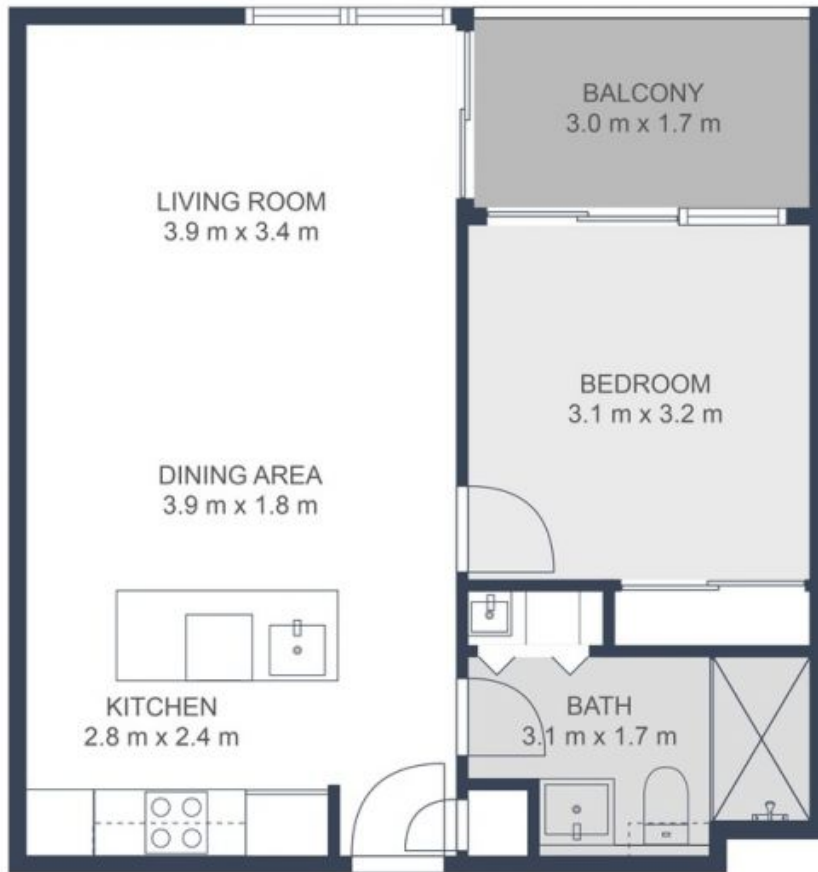

309/39 London Circuit City, ACT

Executive one-bedroom apartment in the Capitol building

Introducing the Capitol building on London Circuit, a stunning one-bedroom apartment that embodies luxury and sophistication. The kitchen boasts high-end appliances, including an electric cooktop and oven, dishwasher and immaculate finishes. The living and dining area flows seamlessly onto the balcony, with lovely views of the historic Melbourne building.

Price: \$550 per week

Available Date: 07/03/2025

Courtney Saddi

6253 8220

Kerry Robinson

6253 8220

Sizes and dimensions are approximate, actuals may vary.