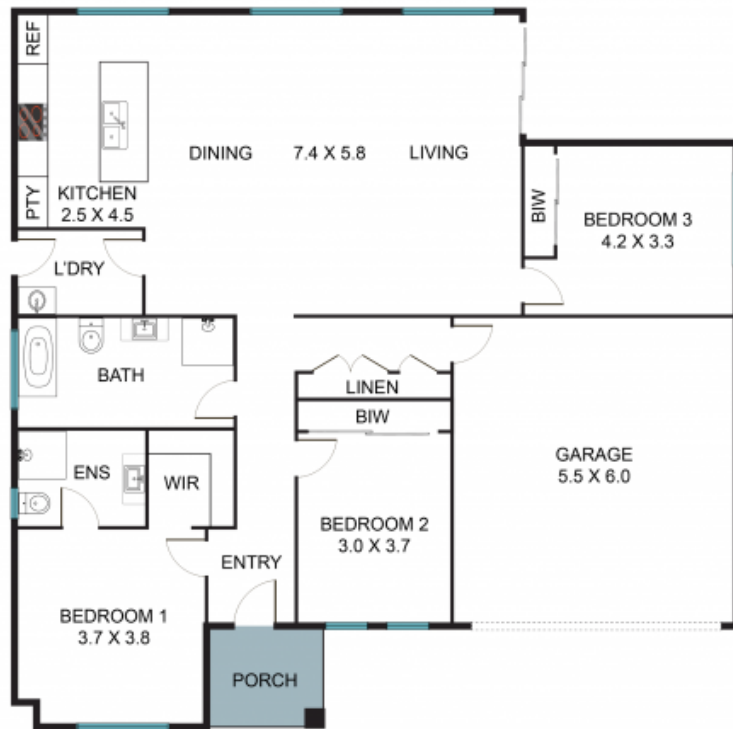

7 Mallee Crescent Tahmoor, NSW

3

2

2

The perfect start

Welcome to this gorgeously presented 3 bedroom home in an ideal location.

Price: \$840,000 - \$920,000

Cameron Mitchell

0439 185 740

Tony Soldo

0426198119

7 Mallee Cres, Tahmoor NSW 2573

The floor plan is not to scale, measurements are in metres. Exterior elements are not in position.
Plans should not be relied on. Interested parties should make and rely on their own enquiries.
All other information provided has been collected from reliable sources but cannot be guaranteed for accuracy.