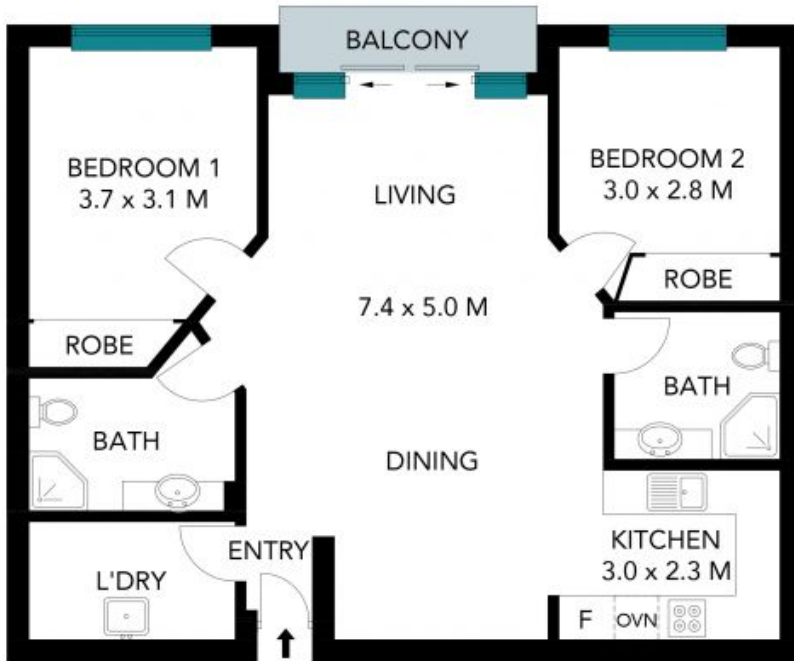

0439 028 748

127/214-220 Princes Highway
Fairy Meadow

STONE

(NOT IN POSITION)

The site plan and floor plan are not to scale; measurements are indicative and in metres. Bushes and trees are placed for illustration purposes. Plans should not be relied on. Interested parties should make and rely on their own enquiries. All other information provided has been collected from reliable sources but cannot be guaranteed for accuracy.