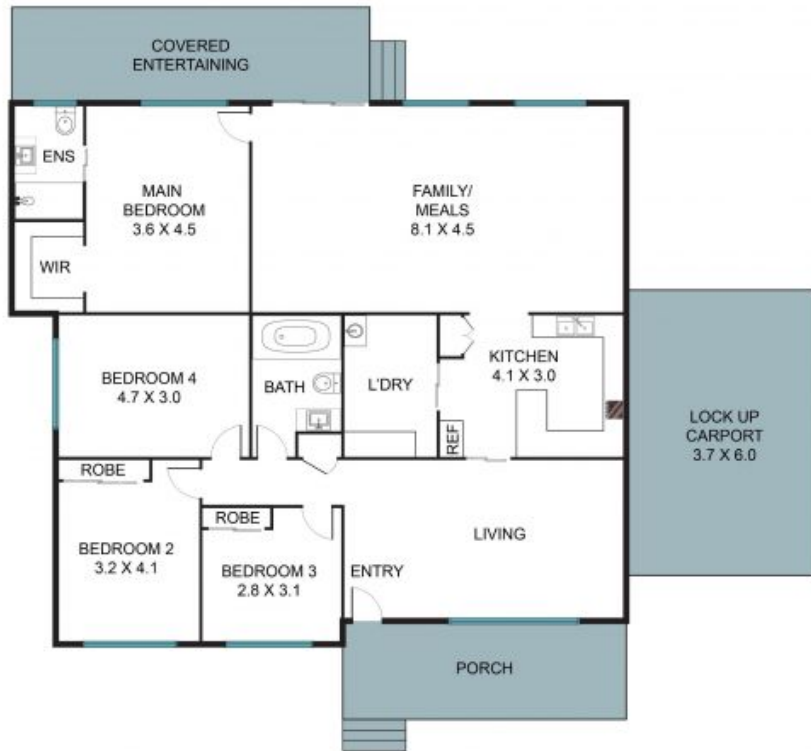

6 McPherson Place Ruse, NSW

4 2 1

Family home in Ruse

Tucked away in a peaceful cul-de-sac, this spacious four-bedroom home on a 658.9m2 block in Ruse offers comfort, practicality, and a fantastic family-friendly setting. Designed with functionality in mind, the home boasts an oversized family room, providing plenty of space to relax and entertain.

Price: \$899,000 - \$959,000

Gary Luke

0418 451 105

Kaitlin Hall

0404 529 516

6 McPherson Pl, Ruse NSW 2560

The floor plan is not to scale, measurements are in metres. Exterior elements are not in position.
Plans should not be relied on. Interested parties should make and rely on their own enquiries.
All other information provided has been collected from reliable sources but cannot be guaranteed for accuracy.