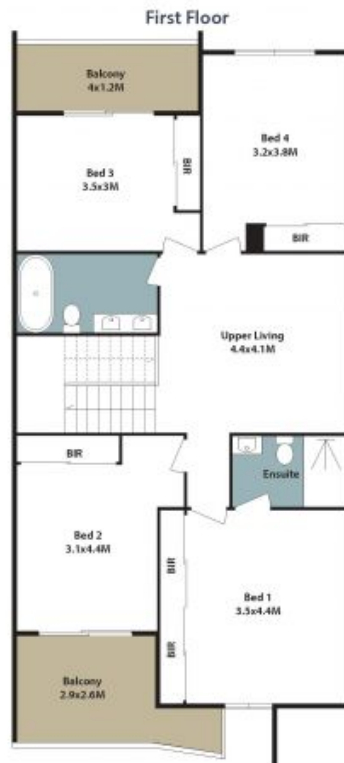

Price: \$1,420,000

**Krupa Modhia**

0433 199 488

**Gagan Bindra**

0425 243 959

**1B Sheehan Street, Wentworthville.**

DISCLAIMER:  
 PLANS SHOWN ARE FOR MARKETING PURPOSES ONLY. ALL DIMENSIONS ARE APPROXIMATE AND NOT TO SCALE.  
 THEY ARE SUBJECT TO ERRORS AND INACCURACIES AND NO LIABILITY WILL BE ACCEPTED. INTERESTED PARTIES SHOULD MAKE THEIR OWN INQUIRIES.