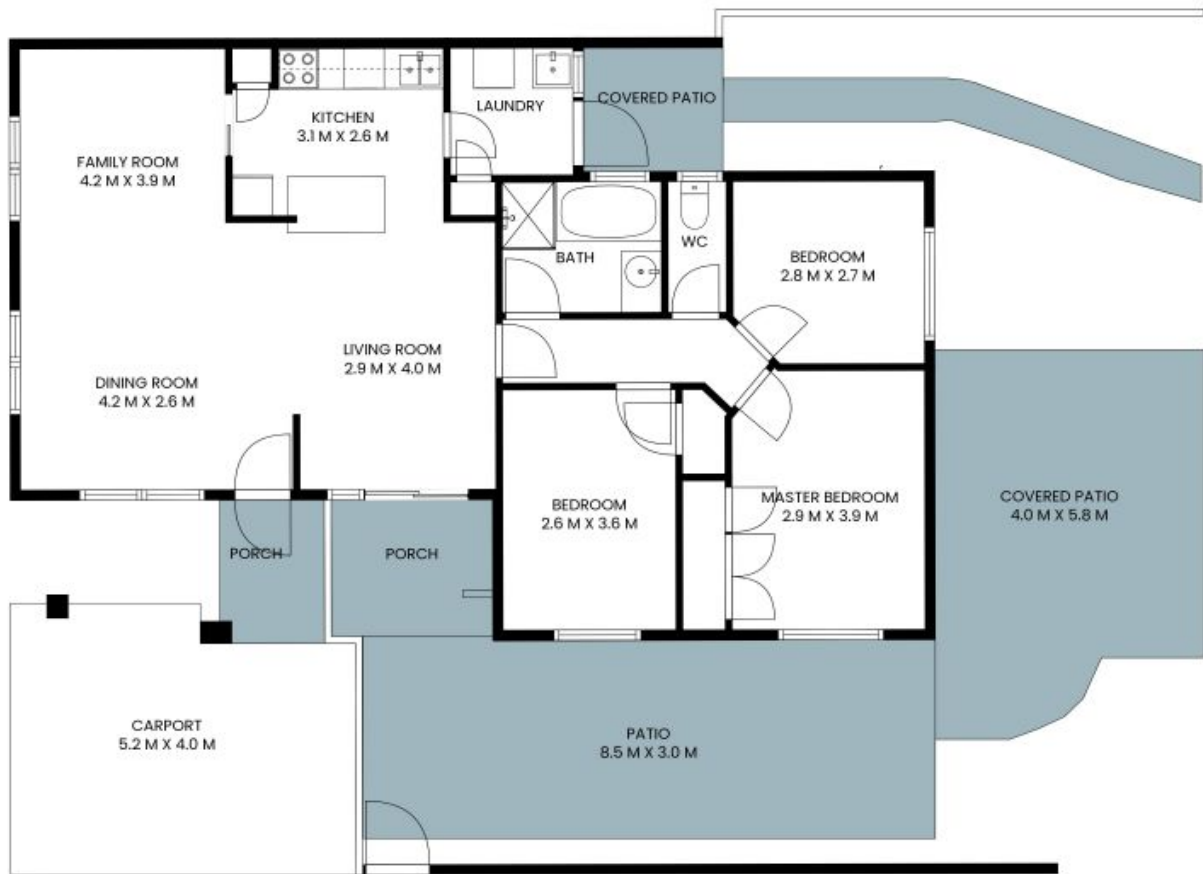

6 Bimbiang Crescent Ngunnawal, ACT

3 

1 

1 

Home sweet home!

Price: \$625 per week

Bond: \$2,500

Available Date: 17/04/2025

Isabella Ferry

6253 8220â€¬

The Floor Plan Is Not To Scale; Measurements Are Indicative And In Metres. Plans Should Not Be Relied On.